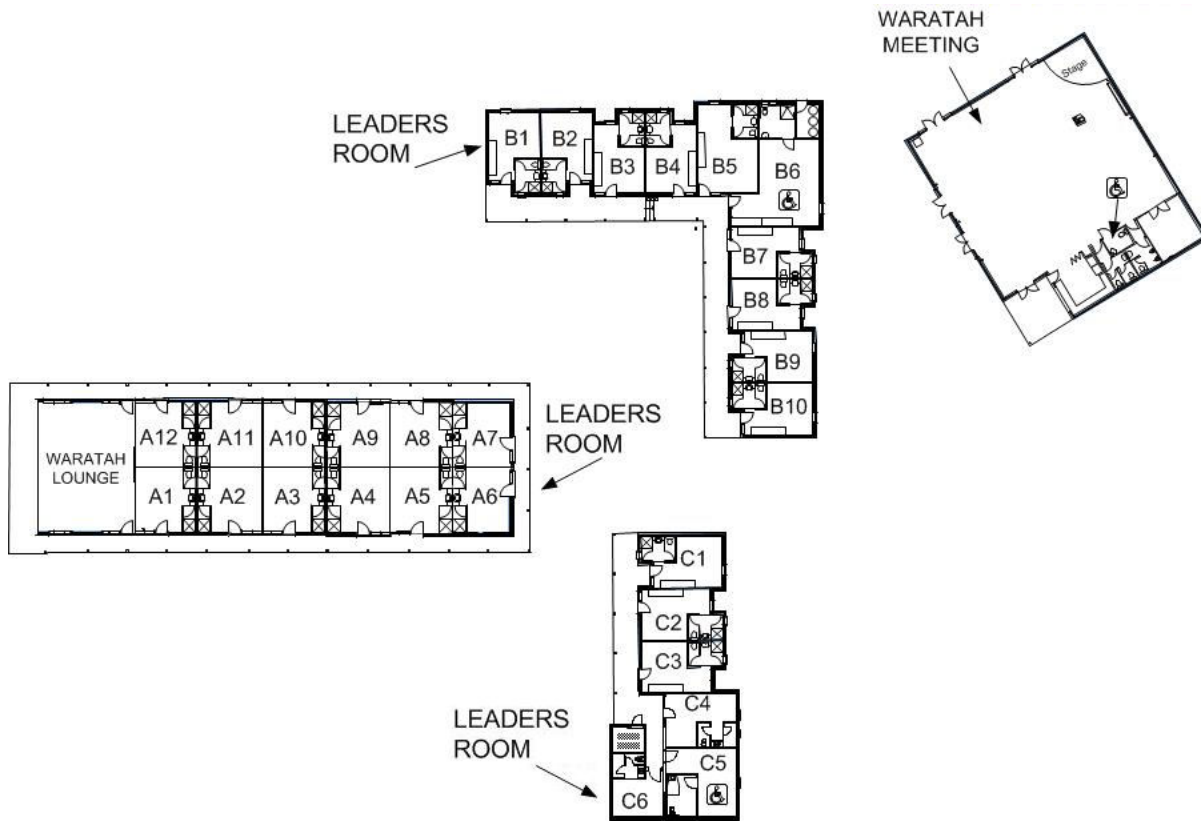

Waratah Site Floor Plan

Site Facilities

Large Meeting Room
Smaller Lounge Room
28 Bedrooms
Including 2 Disabled Access Rooms
Guest Laundry (NE Cnr Banksia site)

Waratah Meeting Room

Complimentary AV Equipment

Miscellaneous

Lectern
300 Chairs
12 Tables
Stage
A/C
"Zip" Hot water heater
Fridge
Portable white board

Waratah Lounge

Room Facilities

Large Television
DVD Player
2 Tables
43 Chairs
Lounges
Fridge

Waratah Bed Configuration

A Block

Room	Double Bed	Single Bed	Lower Bunk	Upper Bunk	Disabled Room	Total Beds
A1	1	0	2	3		6
A2	1	0	2	3		6
A3	1	0	2	3		6
A4	1	0	2	3		6
A5	1	0	2	3		6
A6	1	0	1	1		3
A7	1	0	2	3		6
A8	1	0	2	3		6
A9	1	0	2	3		6
A10	1	0	2	3		6
A11	1	0	2	3		6
A12	1	0	2	3		6
Total	12	0	23	34		69