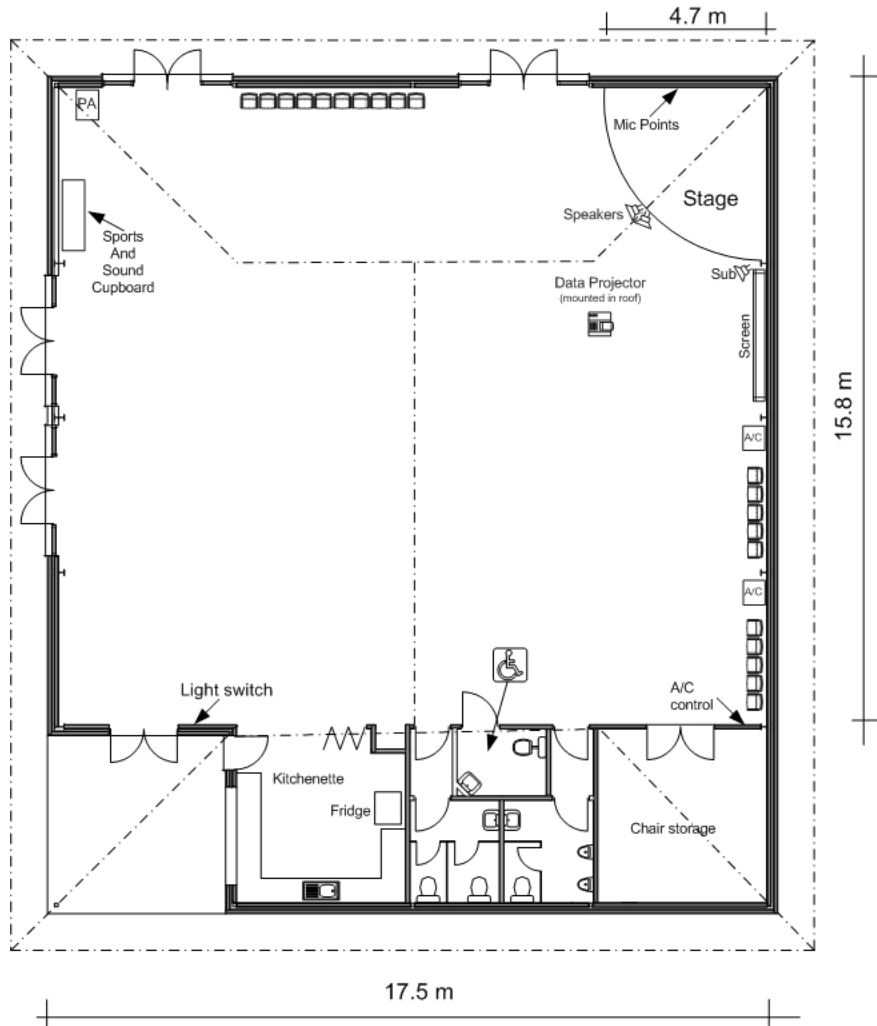

Waratah Site Floor Plan

Site Facilities

Large Meeting Room
Smaller Lounge Room
28 Bedrooms
Including 2 Disabled Access Rooms
Guest Laundry (NE Cnr Banksia site)

Waratah Meeting Room

Complimentary AV Equipment

Miscellaneous

Lectern
300 Chairs
12 Tables
Stage
A/C
"Zip" Hot water heater
Fridge
Portable white board

Waratah Lounge

Room Facilities

Large Television
DVD Player
2 Tables
43 Chairs
Lounges
Fridge

Waratah Bed Configuration

A Block

Room	Double Bed	Single Bed	Lower Bunk	Upper Bunk	Disabled Room	Total Beds
A1	1	0	2	3		6
A2	1	0	2	3		6
A3	1	0	2	3		6
A4	1	0	2	3		6
A5	1	0	2	3		6
A6	1	0	1	1		3
A7	1	0	2	3		6
A8	1	0	2	3		6
A9	1	0	2	3		6
A10	1	0	2	3		6
A11	1	0	2	3		6
A12	1	0	2	3		6
Total	12	0	23	34		69

Video

Item	Model	Number
Data Projector Controller	Crestron	1
Data Projector	Hitachi CP-5021N, 4000 lm	1
Screen	3000mm (W) x 2500mm (H)	1

Miscellaneous

Item	Model	Number
White Board (Double sided)	1200mm (W) x 900mm (H)	1
Lectern		1
Audio lead (Computer / Laptop)	5m	1
RGB (Computer /Laptop)	5m	1