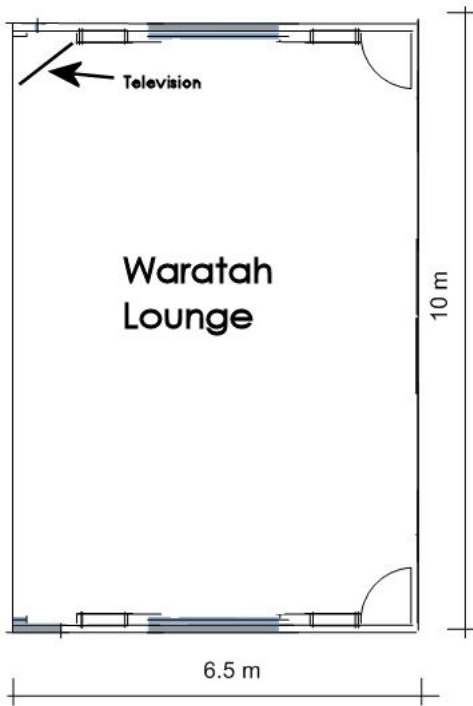

Waratah Site Floor Plan

Site Facilities

Large Meeting Room
Smaller Lounge Room
28 Bedrooms
Including 2 Disabled Access Rooms
Guest Laundry (NE Cnr Banksia site)

Waratah Meeting Room

Complimentary AV Equipment

Miscellaneous

Lectern
300 Chairs
12 Tables
Stage
A/C
"Zip" Hot water heater
Fridge
Portable white board

Waratah Lounge

Room Facilities

Large Television
DVD Player
2 Tables
43 Chairs
Lounges
Fridge

Waratah Bed Configuration

A Block

Room	Double Bed	Single Bed	Lower Bunk	Upper Bunk	Disabled Room	Total Beds
A1	1	0	2	3		6
A2	1	0	2	3		6
A3	1	0	2	3		6
A4	1	0	2	3		6
A5	1	0	2	3		6
A6	1	0	1	1		3
A7	1	0	2	3		6
A8	1	0	2	3		6
A9	1	0	2	3		6
A10	1	0	2	3		6
A11	1	0	2	3		6
A12	1	0	2	3		6
Total	12	0	23	34		69